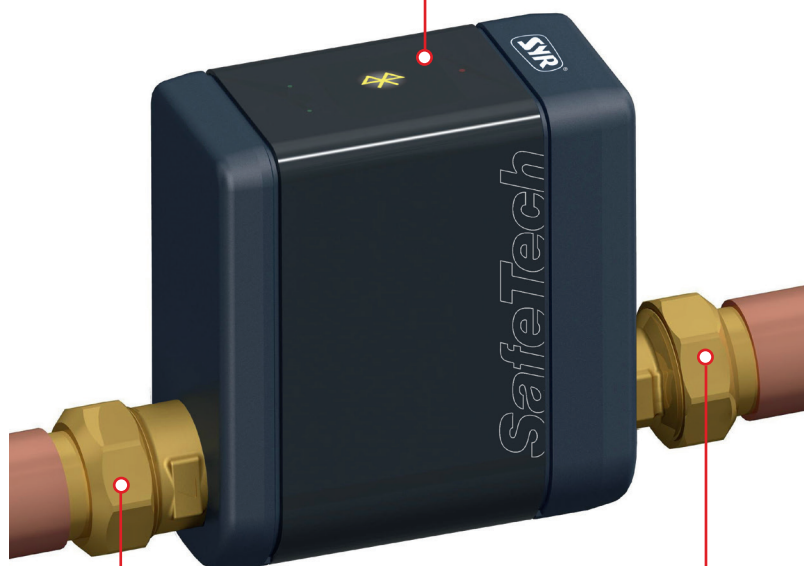

# The new compact class for the protection against water damage: SYR SafeTech Connect. Stylish, reliable, high flow rate.

Status display

To be mounted in a pipework

WiFi

## SYR SafeTech Connect Leakage Detector

- offers reliable protection against water damage and waste of water
- intensified monitoring with the special absence function
- controllable in the WiFi network via the SYR App with smartphone or tablet
- emergency unlocking function easily controllable via the status display
- optional radio-controlled and battery-powered floor sensor

### Technical specifications

min. service pressure		2 bar
mmax. service pressure		16 bar
max. service temperature		30 °C
Medium		Potable water
flow rate	DN 20	7,3 m <sup>3</sup> /h at Δp 1,0 bar
	DN 25	7,8 m <sup>3</sup> /h at Δp 1,0 bar
	DN 32	8,0 m <sup>3</sup> /h at Δp 1,0 bar
voltage power supply adapter		9V DC
batteries		4 x LR 03
max. load external potential-free contact (OUT)		24V / 2A
serial number	DN 20	2422.20.000
	DN 25	2422.25.000
	DN 32	2422.32.000